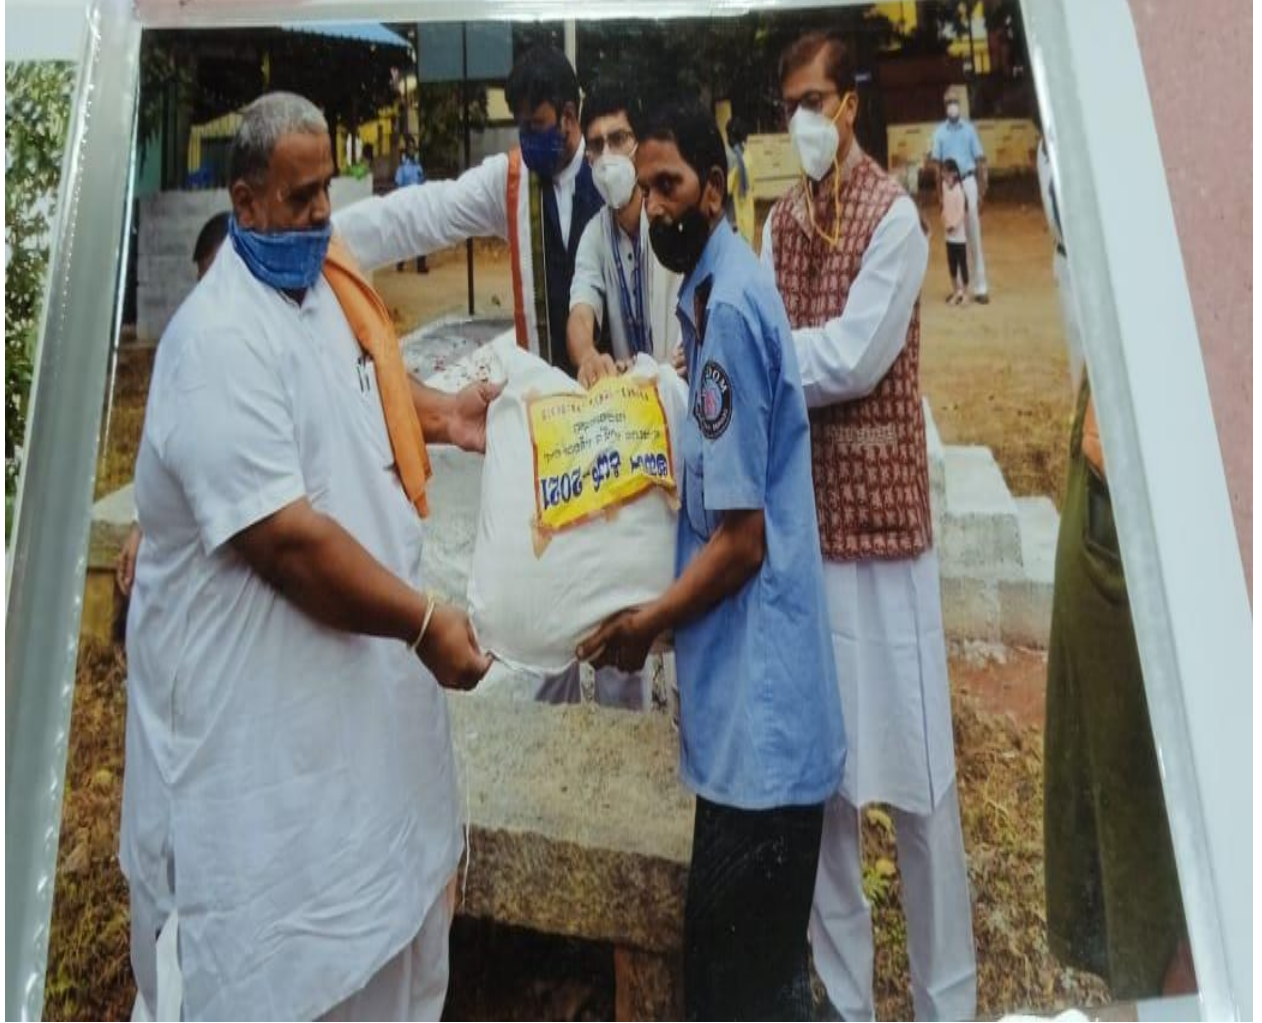

ಕರ್ನಾಟಕ ಸಂಸ್ಕೃತ ವಿಶ್ವವಿದ್ಯಾಲಯ

ಶ್ರೀ ಚಾಮರಾಜೇಂದ್ರ ಸಂಸ್ಕೃತ ಮಹಾವಿದ್ಯಾಲಯ ಆವರಣ
ಪಂಪಮಹಾವಕವಿ ರಸ್ತೆ, ಚಾಮರಾಜಪೇಟೆ, ಬೆಂಗಳೂರು - 560018.

ಕರ್ನಾಟಕ-ಸಂಸ್ಕೃತ-ವಿಶ್ವವಿದ್ಯಾಲಯ:

ಶ್ರೀ ಚಾಮರಾಜೇಂದ್ರ ಸಂಸ್ಕೃತ ಮಹಾವಿದ್ಯಾಲಯಸ್ಯ ಪರಿಸರ:
ಪಂಪಮಹಾವಕವಿರಸ್ತೆ, ಚಾಮರಾಜಪೇಟೆ, ಬೆಂಗಳೂರು - 560018.

Food Kit was prepared and shared with needy people during the Covid Pandemic