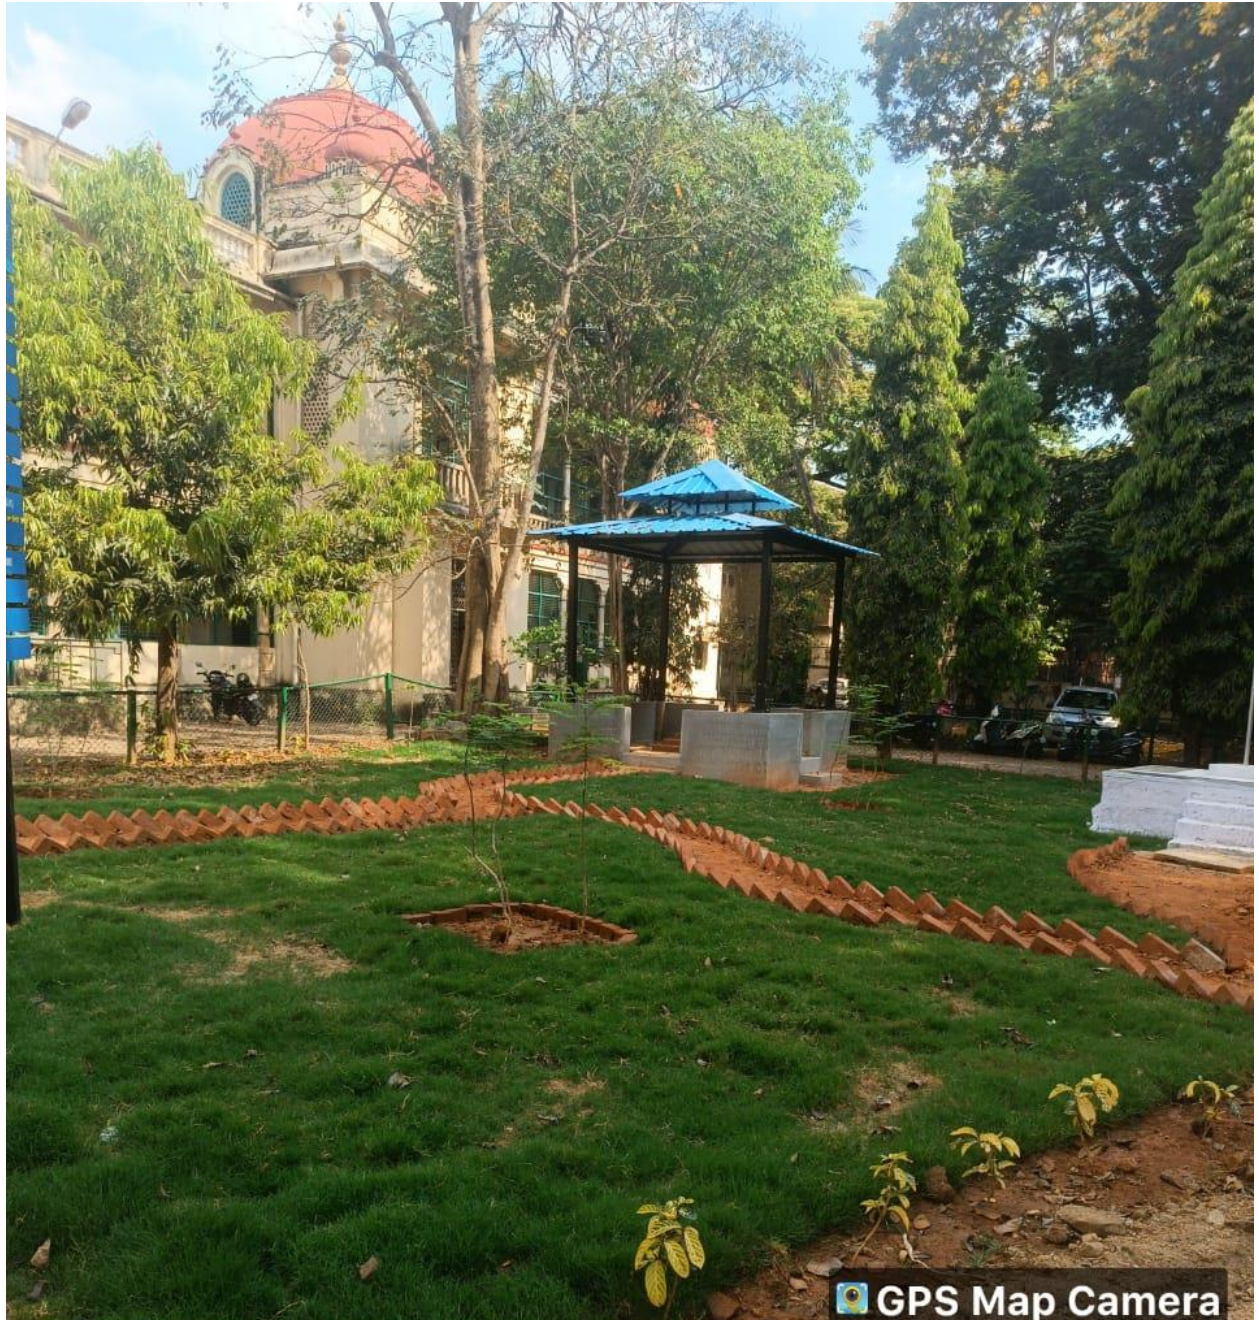

 **GPS Map Camera**

**Bengaluru, Karnataka, India**

XH5C+HXF, Rameshwara Temple Rd, Chamrajpet, Bengaluru,  
Karnataka 560002, India

Lat 12.958915°

Long 77.572121°

23/03/23 03:22 PM GMT +05:30

 **GPS Map Camera**