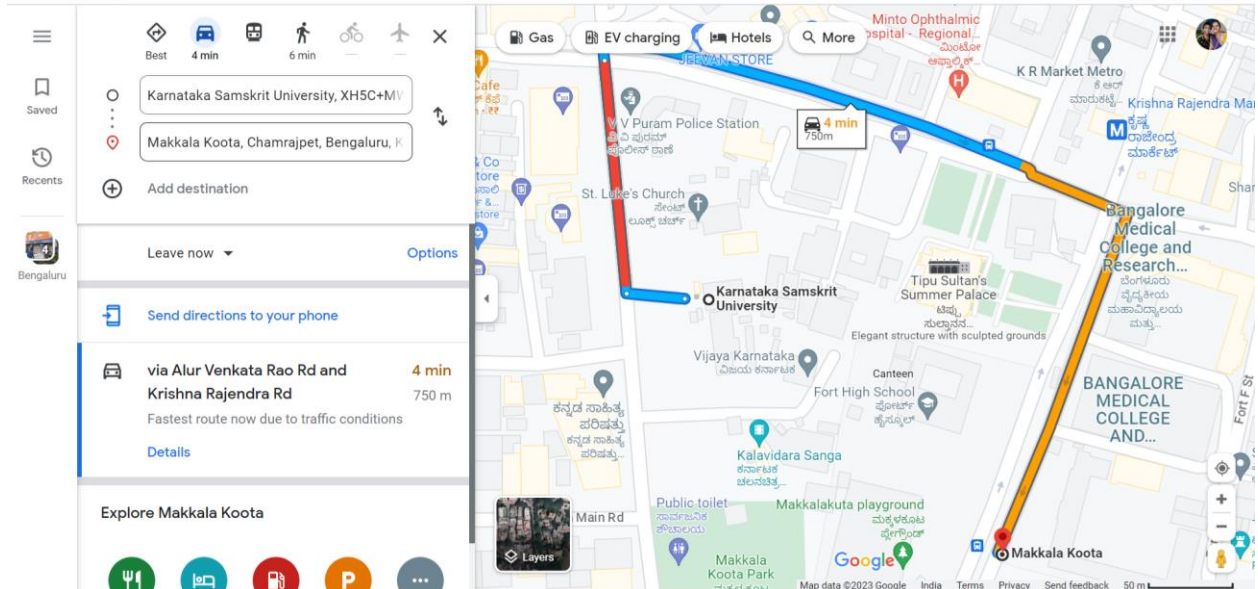

Locational Advantages & Disadvantages

Karnataka Samskrit University is located in the heart of Bengaluru city with easy access to public transportation - Nearest metro station and bus stops are just about 500m from the university. There are many public healthcare systems in the vicinity with the nearest hospital being just under a kilometre.

The university is well-connected to the Kempagowda International Airport making it easy for visiting scholars and dignitaries to visit the university and enrich the experience of students.

There is a public park Makkala Koota in the neighbourhood for recreational activities for the students. Karnataka Samskrita Parishad is right opposite and students get opportunity to avail of the literary activities in the organization to broaden their outlook and engage in complementary activities there. Gayan Samaj is also close by providing rich cultural experience to students.

Several banks such as the Karnataka State Cooperative Bank, Canara Bank, SVC Cooperative bank are very close to the university. The university has hostel facilities for outstation students.

Being in the heart of the market and trading area also results in higher traffic situation. Though the roads are wide and do not cause major traffic inconveniences, trucks for a nearby transport organization get parked outside the university wall which may cause some inconvenience particularly during university events or functions.

Proximity to Metro

Proximity to Victoria Hospital

Proximity to Bus stand

Proximity To Park

Proximity to Gayan Samaj

Hostel Facilities provided to out of city students

Bank near Karnataka Samskrit University