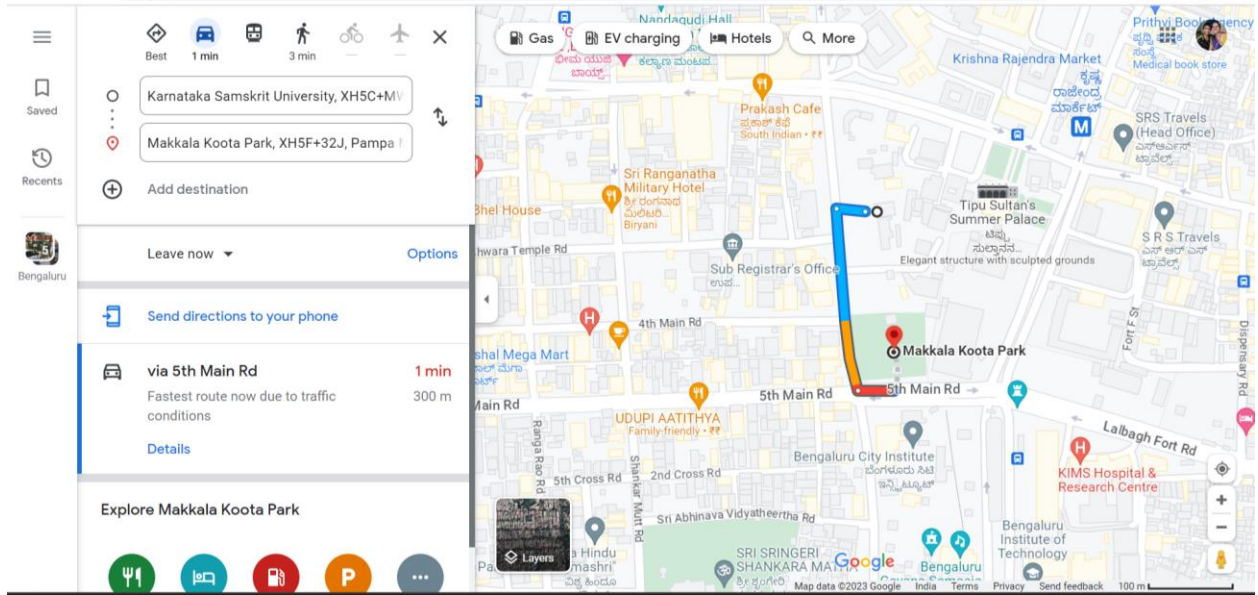

Locational Advantages & Disadvantages

Karnataka Samskrit University is located in the heart of Bengaluru city with easy access to public transportation - Nearest metro station and bus stops are just about 500m from the university. There are many public healthcare systems in the vicinity with the nearest hospital being just under a kilometre.

The university is well-connected to the Kempagowda International Airport making it easy for visiting scholars and dignitaries to visit the university and enrich the experience of students.

There is a public park Makkala Koota in the neighbourhood for recreational activities for the students. Karnataka Samskrita Parishad is right opposite and students get opportunity to avail of the literary activities in the organization to broaden their outlook and engage in complementary activities there. Gayan Samaj is also close by providing rich cultural experience to students.

Several banks such as the Karnataka State Cooperative Bank, Canara Bank, SVC Cooperative bank are very close to the university. The university has hostel facilities for outstation students.

Being in the heart of the market and trading area also results in higher traffic situation. Though the roads are wide and do not cause major traffic inconveniences, trucks for a nearby transport organization get parked outside the university wall which may cause some inconvenience particularly during university events or functions.

Proximity to Metro

Proximity to Victoria Hospital

Proximity to Bus stand

Proximity To Park

Proximity to Gayan Samaj

Hostel Facilities provided to out of city students

Bank near Karnataka Samskrit University