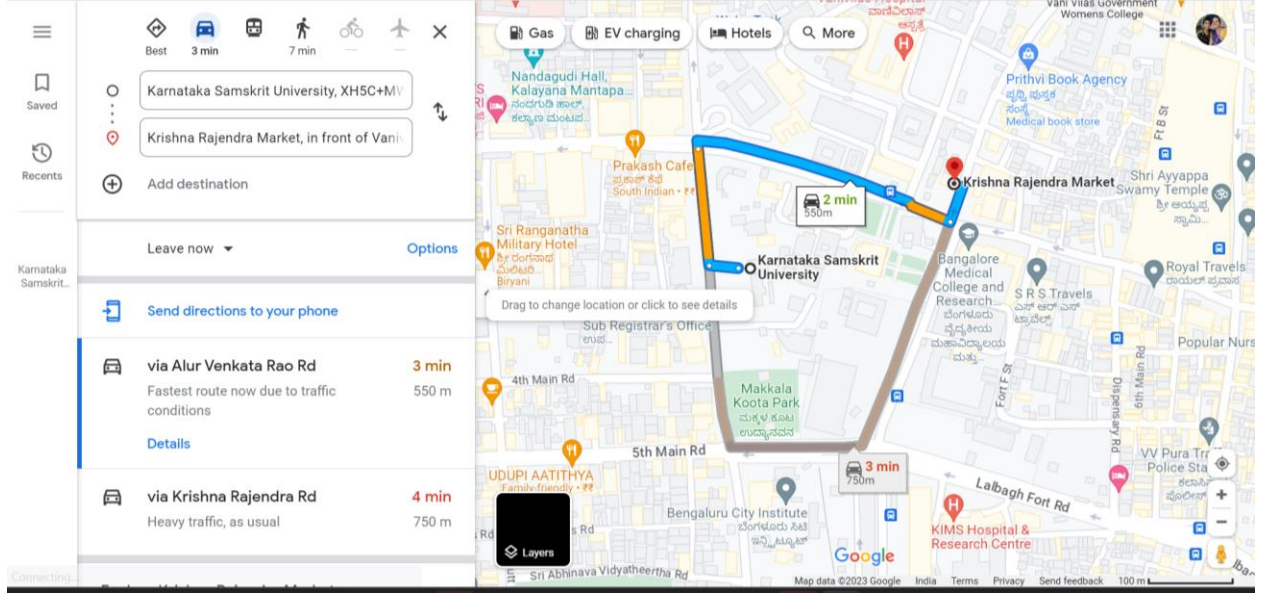

Locational Advantages & Disadvantages

Karnataka Samskrit University is located in the heart of Bengaluru city with easy access to public transportation - Nearest metro station and bus stops are just about 500m from the university. There are many public healthcare systems in the vicinity with the nearest hospital being just under a kilometre.

The university is well-connected to the Kempagowda International Airport making it easy for visiting scholars and dignitaries to visit the university and enrich the experience of students.

There is a public park Makkala Koota in the neighbourhood for recreational activities for the students. Karnataka Samskrita Parishad is right opposite and students get opportunity to avail of the literary activities in the organization to broaden their outlook and engage in complementary activities there. Gayan Samaj is also close by providing rich cultural experience to students.

Several banks such as the Karnataka State Cooperative Bank, Canara Bank, SVC Cooperative bank are very close to the university. The university has hostel facilities for outstation students.

Being in the heart of the market and trading area also results in higher traffic situation. Though the roads are wide and do not cause major traffic inconveniences, trucks for a nearby transport organization get parked outside the university wall which may cause some inconvenience particularly during university events or functions.

Proximity to Metro

Proximity to Victoria Hospital

Proximity to Bus stand

Proximity To Park

Proximity to Gayan Samaj

Hostel Facilities provided to out of city students

Bank near Karnataka Samskrit University