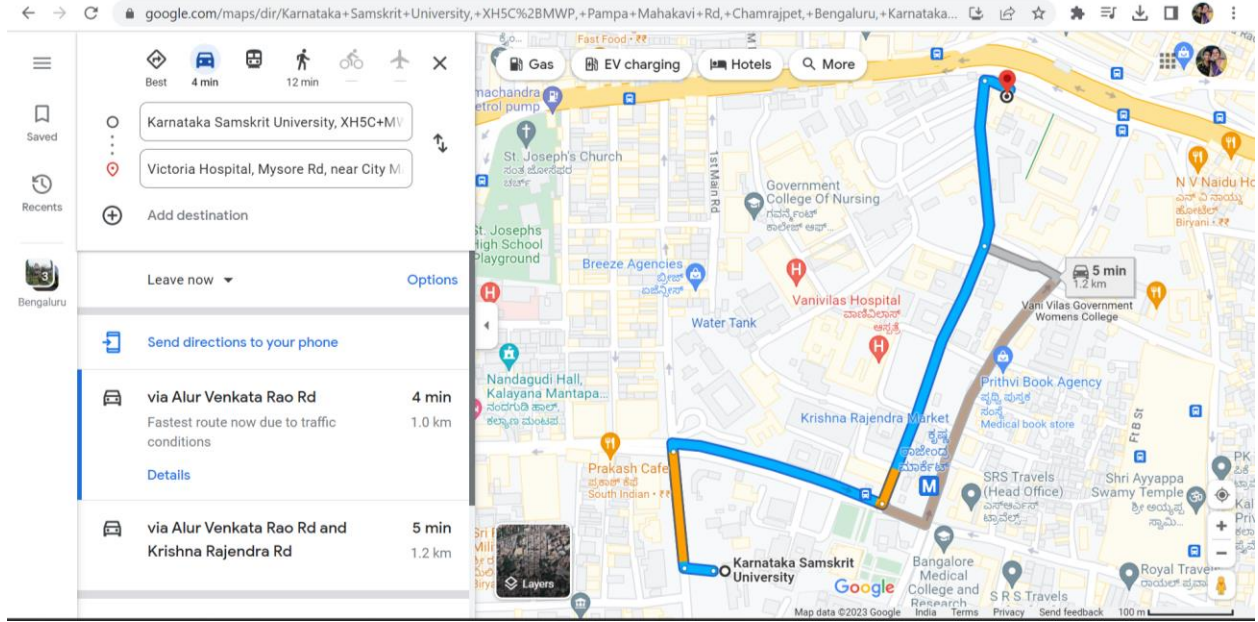

Locational Advantages & Disadvantages

Karnataka Samskrit University is located in the heart of Bengaluru city with easy access to public transportation - Nearest metro station and bus stops are just about 500m from the university. There are many public healthcare systems in the vicinity with the nearest hospital being just under a kilometre.

The university is well-connected to the Kempagowda International Airport making it easy for visiting scholars and dignitaries to visit the university and enrich the experience of students.

There is a public park Makkala Koota in the neighbourhood for recreational activities for the students. Karnataka Samskrita Parishad is right opposite and students get opportunity to avail of the literary activities in the organization to broaden their outlook and engage in complementary activities there. Gayan Samaj is also close by providing rich cultural experience to students.

Several banks such as the Karnataka State Cooperative Bank, Canara Bank, SVC Cooperative bank are very close to the university. The university has hostel facilities for outstation students.

Being in the heart of the market and trading area also results in higher traffic situation. Though the roads are wide and do not cause major traffic inconveniences, trucks for a nearby transport organization get parked outside the university wall which may cause some inconvenience particularly during university events or functions.

Proximity to Metro

Proximity to Victoria Hospital

Proximity to Bus stand

Proximity To Park

Proximity to Gayan Samaj

Hostel Facilities provided to out of city students

Bank near Karnataka Samskrit University