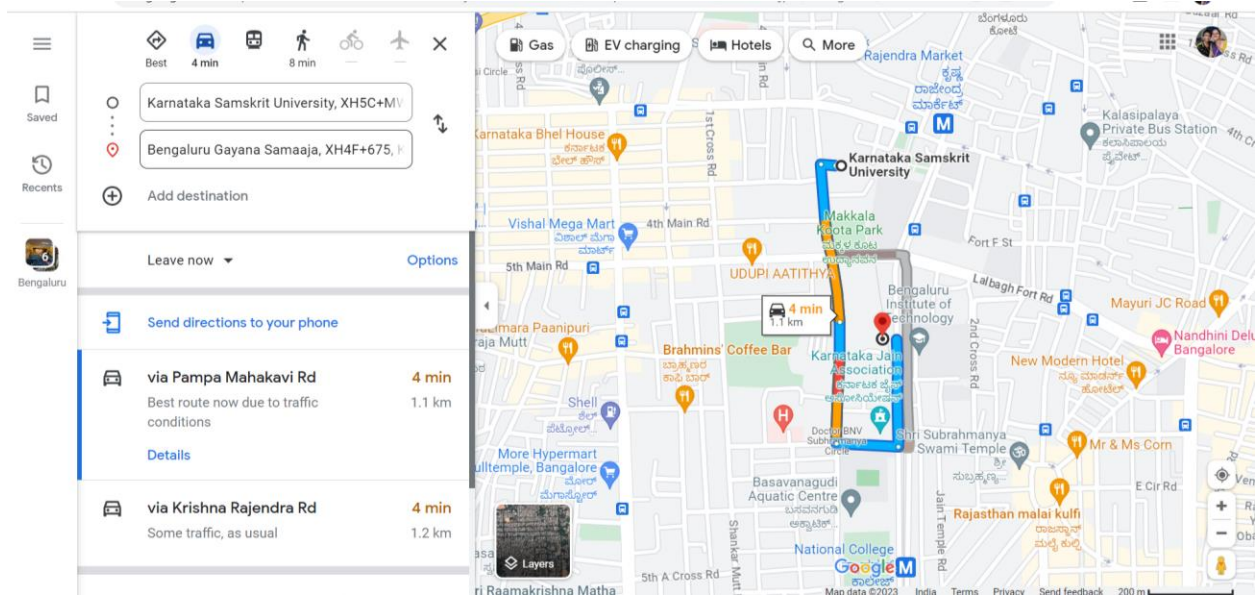

Locational Advantages & Disadvantages

Karnataka Samskrit University is located in the heart of Bengaluru city with easy access to public transportation - Nearest metro station and bus stops are just about 500m from the university. There are many public healthcare systems in the vicinity with the nearest hospital being just under a kilometre.

The university is well-connected to the Kempagowda International Airport making it easy for visiting scholars and dignitaries to visit the university and enrich the experience of students.

There is a public park Makkala Koota in the neighbourhood for recreational activities for the students. Karnataka Samskrita Parishad is right opposite and students get opportunity to avail of the literary activities in the organization to broaden their outlook and engage in complementary activities there. Gayan Samaj is also close by providing rich cultural experience to students.

Several banks such as the Karnataka State Cooperative Bank, Canara Bank, SVC Cooperative bank are very close to the university. The university has hostel facilities for outstation students.

Being in the heart of the market and trading area also results in higher traffic situation. Though the roads are wide and do not cause major traffic inconveniences, trucks for a nearby transport organization get parked outside the university wall which may cause some inconvenience particularly during university events or functions.

Proximity to Metro

Proximity to Victoria Hospital

Proximity to Bus stand

Proximity To Park

Proximity to Gayan Samaj

Hostel Facilities provided to out of city students

Bank near Karnataka Samskrit University